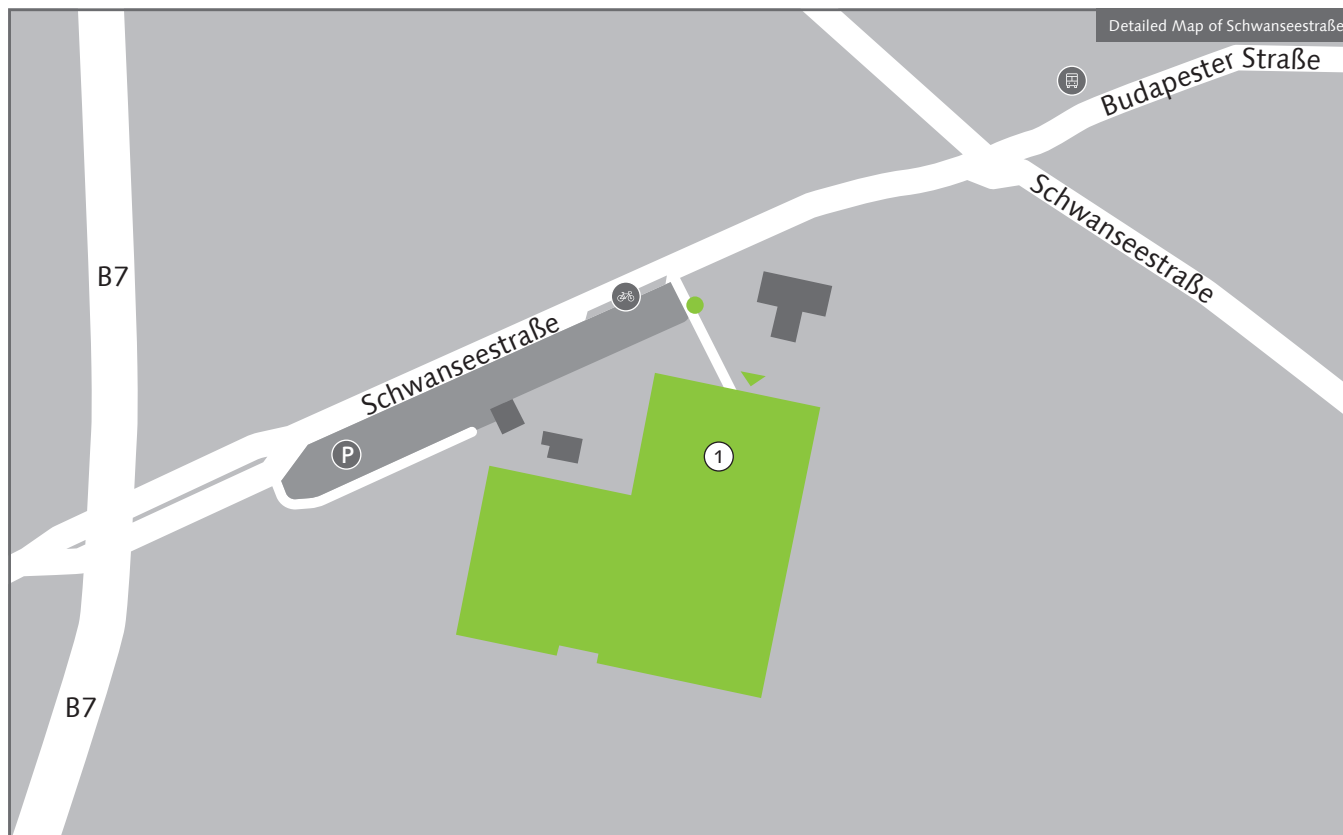

**Campus Map of the
Bauhaus-Universität Weimar**
Faculty of Media

Bauhaus-Universität Weimar

University Communications

- 1 **Media Management**
Albrecht-Dürer-Straße 2
- 2 **Startup Hub neudeli**
Helmholtzstraße 15

1 Dean's Office, Computer Science
and Media teaching premises
Schwanseestraße 143

● Access via turnstile with valid thoska.

P Employee parking (permit required).

Campus Map of the Bauhaus-Universität Weimar

- 4 Bauhaus.Atelier | Info Shop Café
Geschwister-Scholl-Straße 6a
 - 5 Main Building*
Geschwister-Scholl-Straße 8
 - 6 Campus.Office, International Office
Geschwister-Scholl-Straße 15
 - 7 M18 – Haus der Studierenden
Marienstraße 18
 - 8 Mensa am Park
Marienstraße 15b
 - 9 University Library (UB),
Limona, Audimax
Steubenstraße 6/8
- * UNESCO World Heritage Site